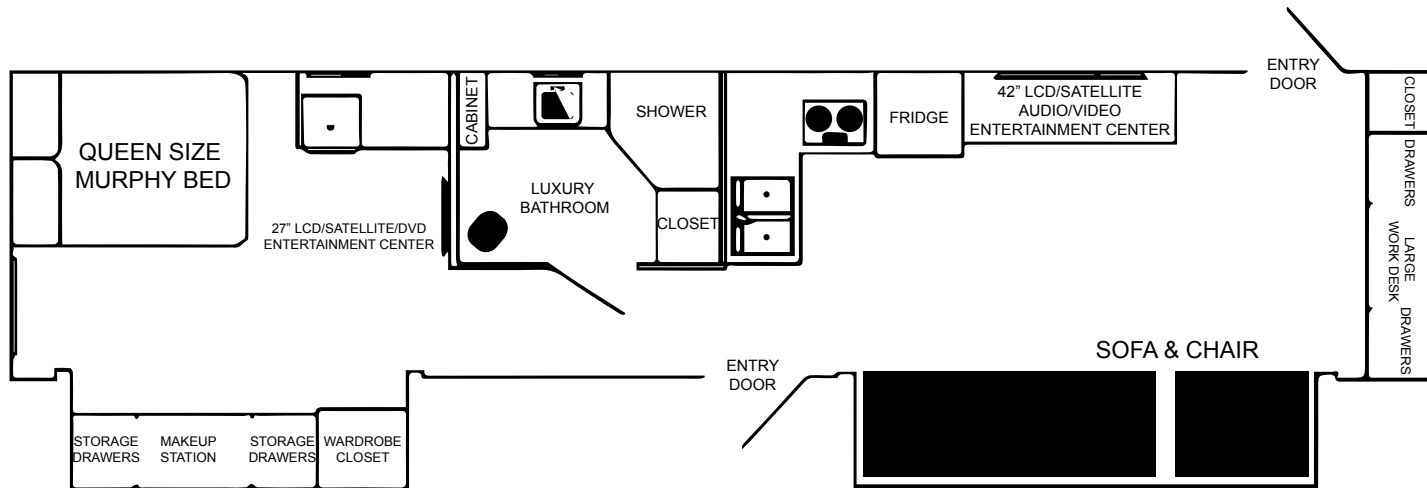

Royal

Specs

Length – 42'

Width – 11.5'

Features

2 Pop-outs

7.2kw Generator

Bose entertainment system

42' Flat screen TV w/ DirecTV

Additional 27" LCD satellite / DVD

Entertainment system

Queen size murphy bed

Film/TV Contact:

818 252 7722

SetTrailers@Quixote.com

Commercial/Print Contact: